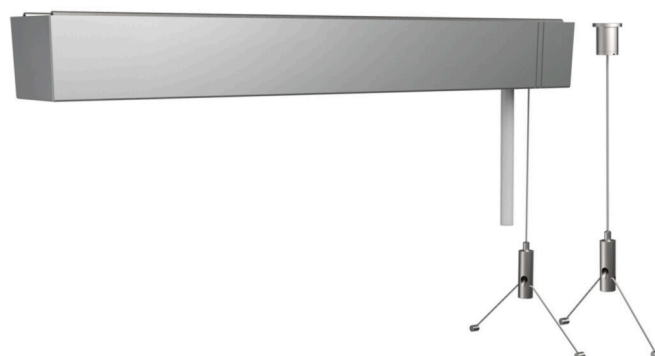

CHARACTERISTICS

Order number	91210125135
EAN number	4020863377817
Commodity code	94059900
Certification mark	Indoor, CE

ELECTRICAL ENGINEERING

Wiring	5x0.75mm²

MECHANICS

Housing colour	silver grey/transparent
Dimensions (LxWxDxH)	317mm x 44.5mm x 39mm
Weight (net)	0.6kg
Type of installation	Pendant individual mounting, Pendant light strip mounting

Dimensions

L	317 mm	Length
B	44.5 mm	Width
H	39 mm	Height

DEEP-LINK

<https://www.regiolux.de/en/article/91210125135>